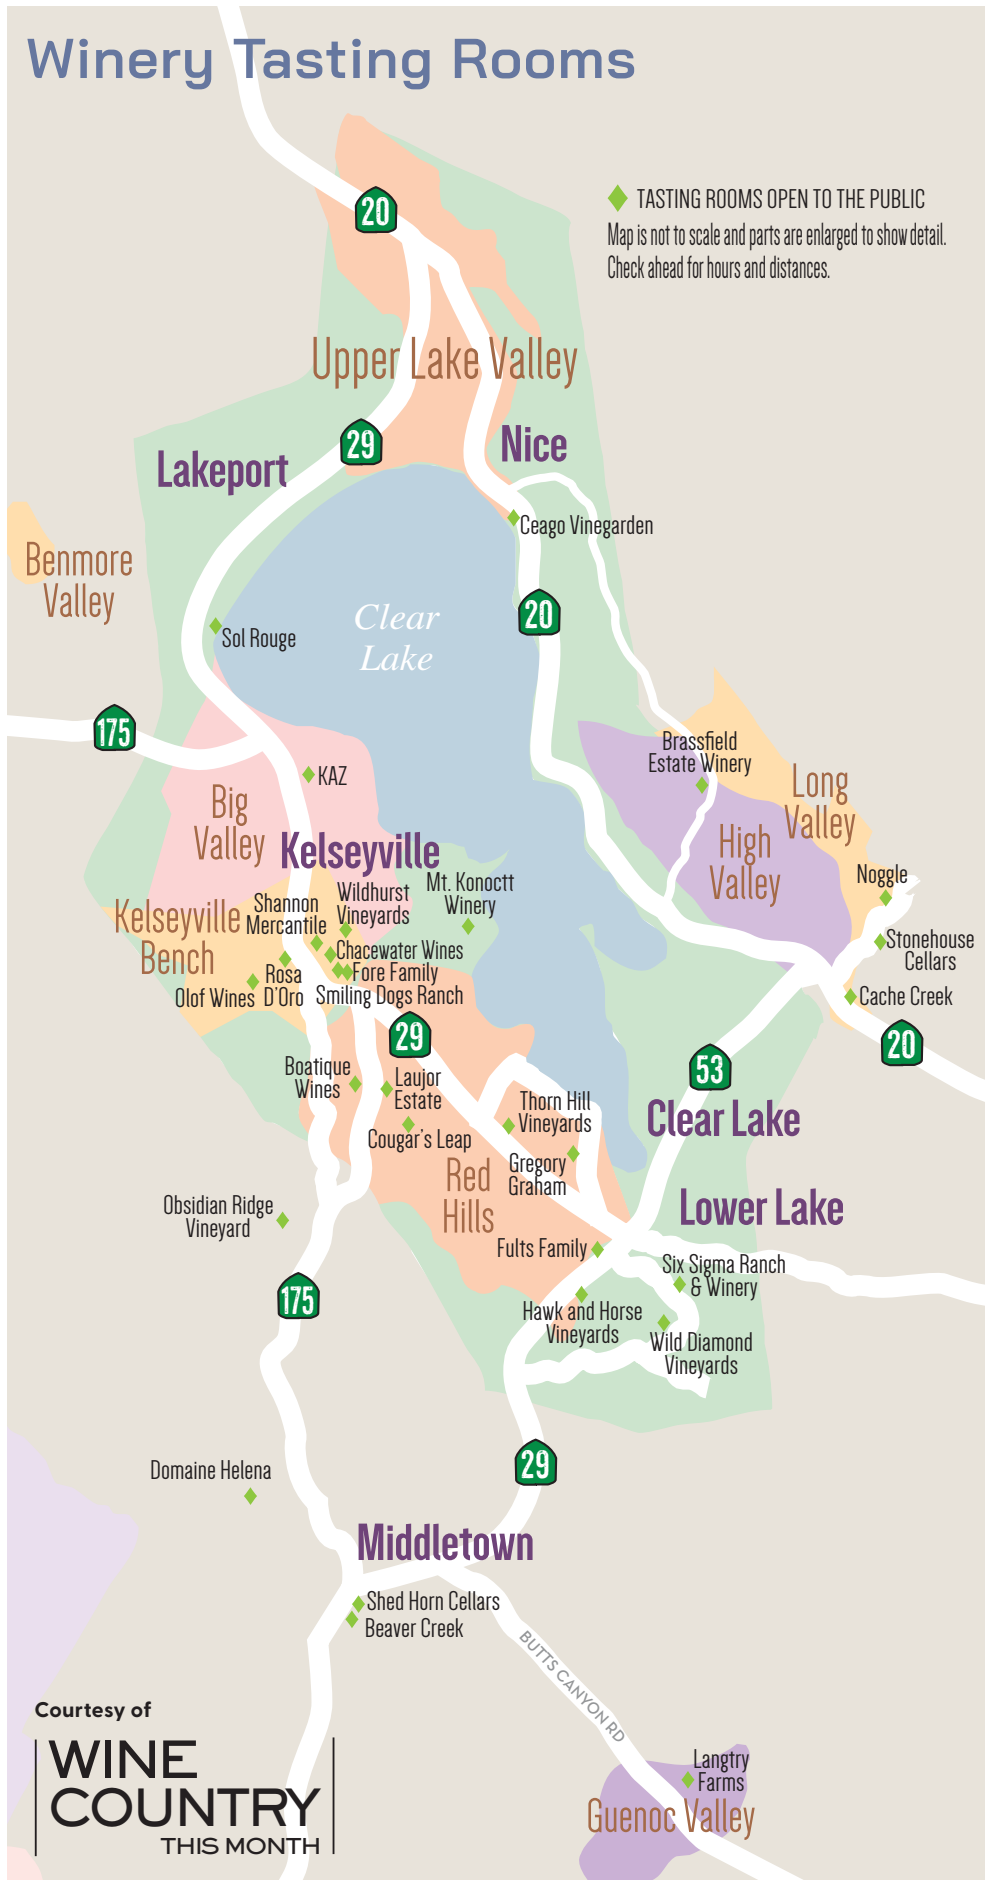

# Winery Tasting Rooms

◆ TASTING ROOMS OPEN TO THE PUBLIC  
Map is not to scale and parts are enlarged to show detail.  
Check ahead for hours and distances.

- Upper Lake Valley
- Lakeport
- Nice
- Benmore Valley
- Clear Lake
- Sol Rouge
- Keago Vinegarden
- Brassfield Estate Winery
- Long Valley
- High Valley
- Noggle
- Stonehouse Cellars
- Cache Creek
- Big Valley
- KAZ
- Shannon Mercantile
- Wildhurst Vineyards
- Mt. Konocct Winery
- Chacewater Wines
- Fore Family
- Smiling Dogs Ranch
- Olof Wines
- Rosa D'Oro
- Boatique Wines
- Laujor Estate
- Cougar's Leap
- Thorn Hill Vineyards
- Gregory Graham
- Fults Family
- Hawk and Horse Vineyards
- Wild Diamond Vineyards
- Obsidian Ridge Vineyard
- Domaine Helena
- Shed Horn Cellars
- Beaver Creek
- Langtry Farms
- Red Hills
- Clear Lake
- Lower Lake
- Six Sigma Ranch & Winery
- Langtry Farms
- Guenoc Valley